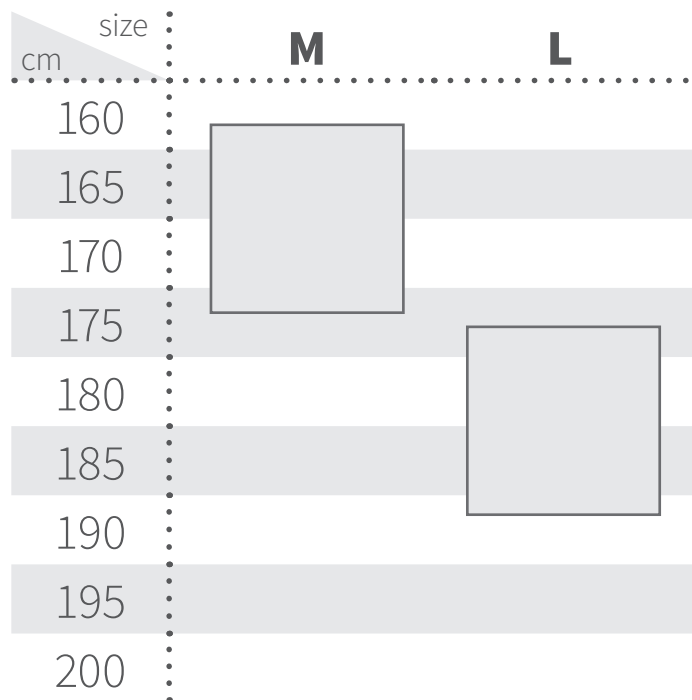

SPARROW

FRAME FITTING*

dartmoor-bikes.com

* depending on rider's height

#RIDEYOURWAY