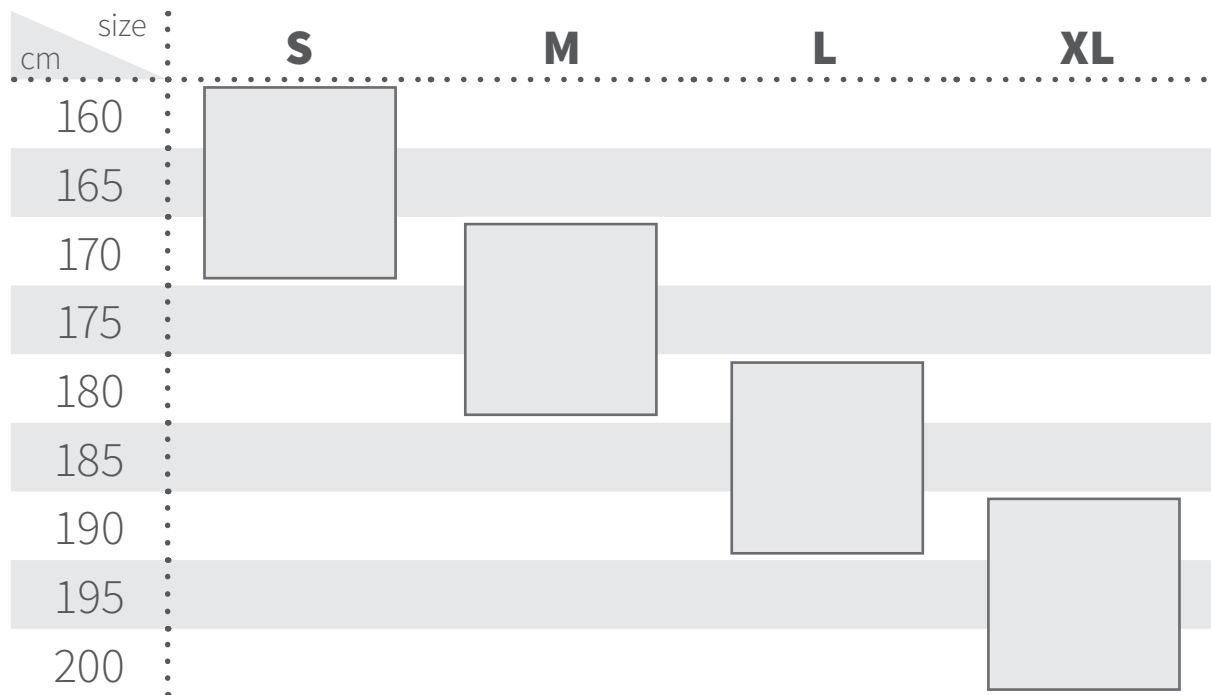

DARTMOOR HORNET FRAME FITTING*

dartmoor-bikes.com

* depending on rider's height

#RIDEYOURWAY