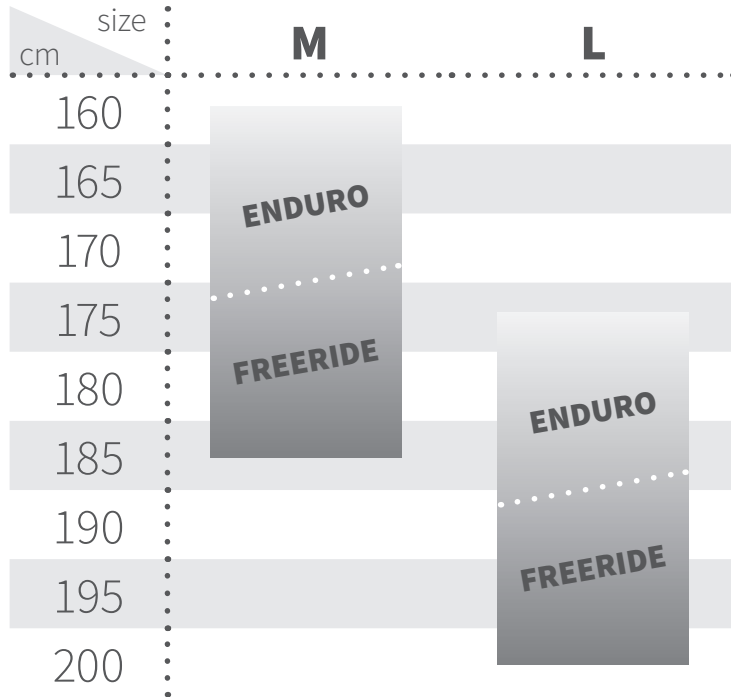

# DARTMOOR HORNET 2014-2016 <sup>(27.5"/26")</sup> FRAME FITTING

depending on rider's height and riding style

dartmoor-bikes.com

#RIDEYOURWAY