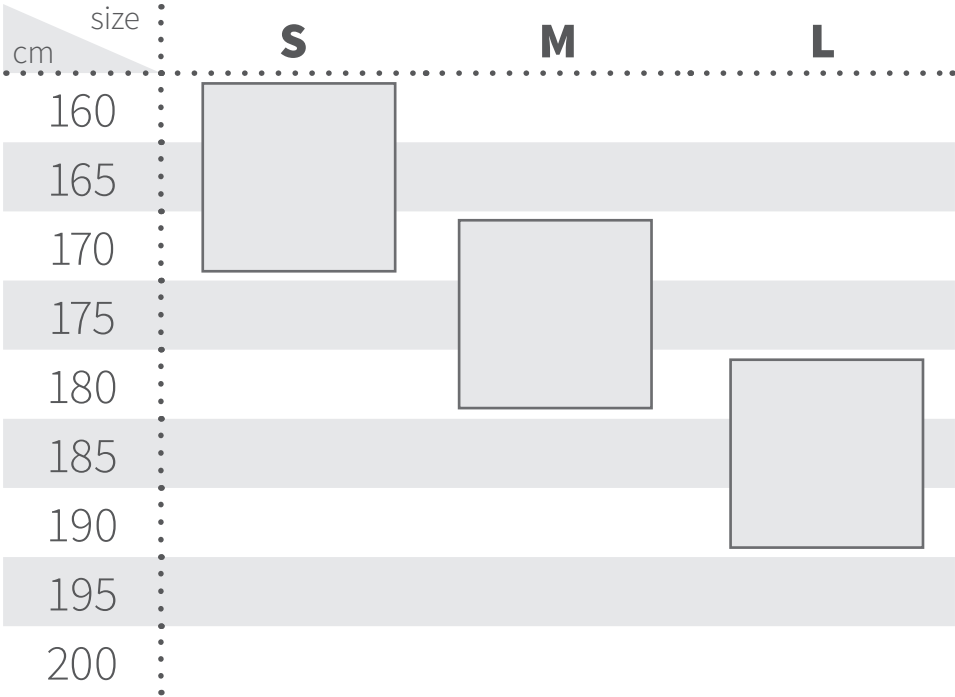

DARTMOOR BLUEBIRD 27.5

dartmoor-bikes.com

FRAME FITTING*

* depending on rider's height

#RIDEYOURWAY