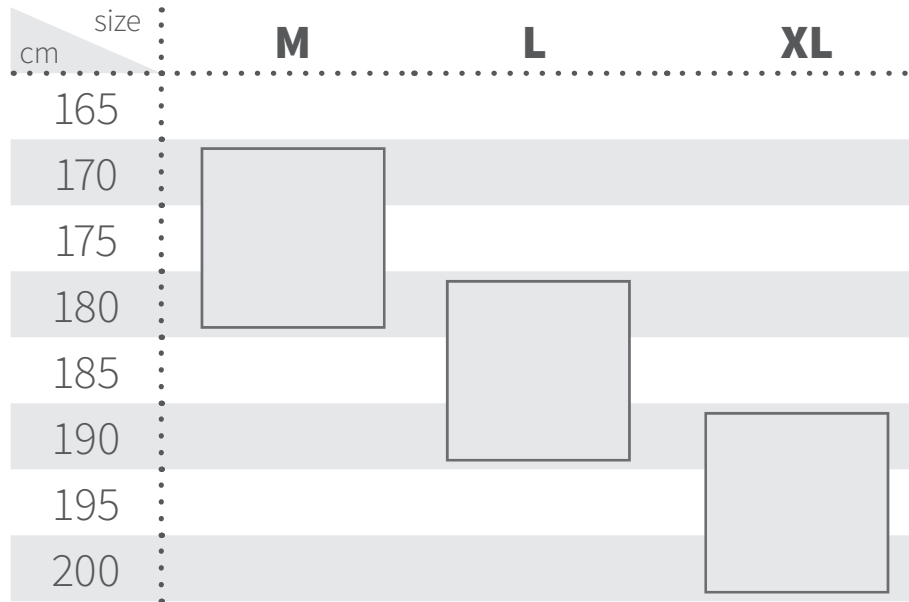

DARTMOOR BLACKBIRD 29

FRAME FITTING*

dartmoor-bikes.com

* depending on rider's height

#RIDEYOURWAY