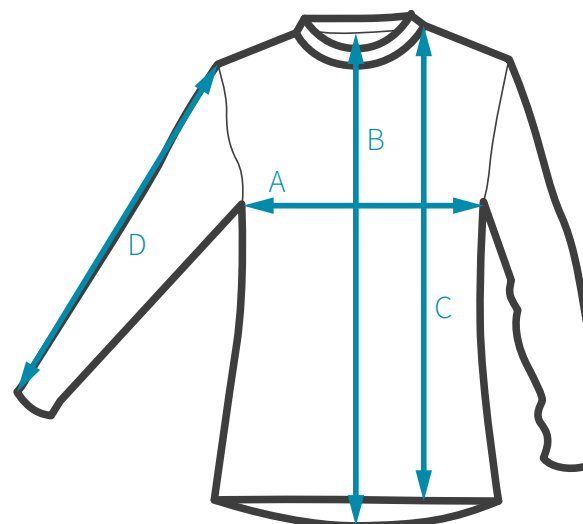

COTTON HOODIE

	A	B	C
S	52 cm	69 cm	63.5 cm
M	55 cm	71 cm	66.5 cm
L	58 cm	75 cm	69.5 cm
XL	61 cm	78 cm	72.5 cm

A - chest (between armpits)
B - back/front
C - sleeve

TECH HOODIE

	A	B	C
S	52 cm	72 cm	63.5 cm
M	55 cm	74 cm	66.5 cm
L	58 cm	78 cm	69.5 cm
XL	61 cm	80 cm	72.5 cm

A - chest (between armpits)
B - back/front
C - sleeve

JERSEY

	A	B	C	D
S	50 cm	74 cm	72.5 cm	69 cm
M	53 cm	76 cm	74.5 cm	73 cm
L	56 cm	78 cm	76 cm	76 cm
XL	59 cm	79.5 cm	77 cm	79 cm

A - chest (between armpits)
B - back
C - front
D - sleeve

JUNIOR JERSEY

	A	B	C	D
S	41 cm	53.5 cm	53.5 cm	50 cm
M	43 cm	56.5 cm	57 cm	54 cm
L	47 cm	60 cm	60.5 cm	58 cm

A - chest (between armpits)
B - back
C - front
D - sleeve

TECH SHIRT

	A	B	C	D
S	52 cm	80 cm	76 cm	64 cm
M	55 cm	82 cm	78 cm	67 cm
L	58 cm	84 cm	80 cm	70 cm
XL	61 cm	86 cm	82 cm	72 cm

A - chest (between armpits)
B - back
C - front
D - sleeve

MEN'S TECH TEE

	A	B	C
S	50 cm	75 cm	73.5 cm
M	53 cm	76.5 cm	75 cm
L	56 cm	79 cm	77.5 cm
XL	59 cm	81 cm	79.5 cm

A - chest (between armpits)
B - back
C - front