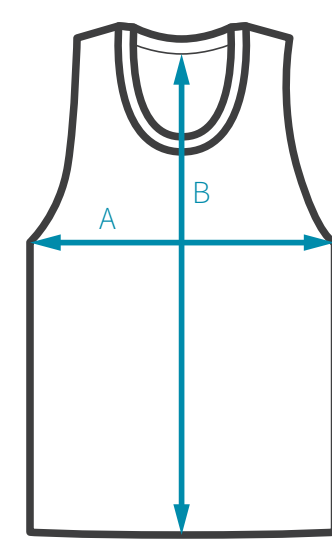

JUNIOR JERSEY

	A	B	C	D
S	41 cm	53.5 cm	53.5 cm	50 cm
M	43 cm	56.5 cm	57 cm	54 cm
L	47 cm	60 cm	60.5 cm	58 cm

A - chest (between armpits)
B - back
C - front
D - sleeve

TECH SHIRT

	A	B	C	D
S	52 cm	80 cm	76 cm	64 cm
M	55 cm	82 cm	78 cm	67 cm
L	58 cm	84 cm	80 cm	70 cm
XL	61 cm	86 cm	82 cm	72 cm

A - chest (between armpits)
B - back
C - front
D - sleeve

MEN'S TECH TEE

	A	B	C
S	50 cm	75 cm	73.5 cm
M	53 cm	76.5 cm	75 cm
L	56 cm	79 cm	77.5 cm
XL	59 cm	81 cm	79.5 cm

A - chest (between armpits)
B - back
C - front

WOMEN'S TECH TEE

	A	B	C
S	44 cm	68 cm	63 cm
M	46 cm	70.5 cm	65 cm
L	48 cm	72.5 cm	68 cm

A - chest (between armpits)
B - back
C - front

TECH TANKTOP

	A	B
S	50 cm	72 cm
M	53 cm	74 cm
L	56 cm	76 cm
XL	59 cm	78 cm

A - chest (between armpits)
B - back

COTTON TEE

	A	B	C
S	50 cm	69 cm	71 cm
M	53 cm	70.5 cm	72.5 cm
L	56 cm	72.5 cm	74.5 cm
XL	59 cm	74.5 cm	76.5 cm

A - chest (between armpits)
B - back
C - front

SHORTS

	A	B
S	80 cm	34 cm
M	85 cm	36 cm
L	90 cm	36 cm
XL	95 cm	39 cm