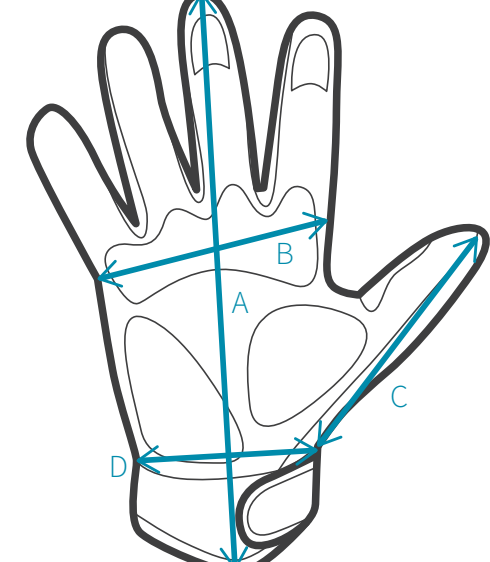

A - chest (between armpits)
B - back
C - front
D - sleeve

MEN'S TECH TEE

	A	B	C
S	50 cm	75 cm	73.5 cm
M	53 cm	76.5 cm	75 cm
L	56 cm	79 cm	77.5 cm
XL	59 cm	81 cm	79.5 cm

A - chest (between armpits)
B - back
C - front

WOMEN'S TECH TEE

	A	B	C
S	44 cm	68 cm	63 cm
M	46 cm	70.5 cm	65 cm
L	48 cm	72.5 cm	68 cm

A - chest (between armpits)
B - back
C - front

TECH TANKTOP

	A	B
S	50 cm	72 cm
M	53 cm	74 cm
L	56 cm	76 cm
XL	59 cm	78 cm

A - chest (between armpits)
B - back

COTTON TEE

	A	B	C
S	50 cm	69 cm	71 cm
M	53 cm	70.5 cm	72.5 cm
L	56 cm	72.5 cm	74.5 cm
XL	59 cm	74.5 cm	76.5 cm

A - chest (between armpits)
B - back
C - front

SHORTS

	A	B
S	80 cm	34 cm
M	85 cm	36 cm
L	90 cm	36 cm
XL	95 cm	39 cm

A - waist
B - inseam

GLOVES

	A	B	C	D
S	21.5 cm	9.5 cm	6.5 cm	9 cm
M	22.5 cm	10 cm	7 cm	9 cm
L	23.5 cm	10 cm	7 cm	9.5 cm
XL	23.5 cm	10.5 cm	7.5 cm	9.5 cm
XXL	24.5 cm	11 cm	8 cm	10 cm

A - length
B - width
C - thumb length
D - cuff