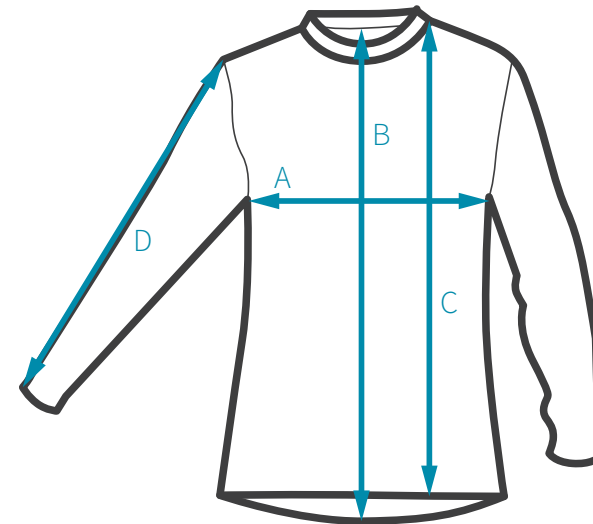

COTTON HOODIE

	A	B	C
S	52 cm	69 cm	63.5 cm
M	55 cm	71 cm	66.5 cm
L	58 cm	75 cm	69.5 cm
XL	61 cm	78 cm	72.5 cm

A - chest (between armpits)
B - back/front
C - sleeve

TECH HOODIE

	A	B	C
S	52 cm	72 cm	63.5 cm
M	55 cm	74 cm	66.5 cm
L	58 cm	78 cm	69.5 cm
XL	61 cm	80 cm	72.5 cm

A - chest (between armpits)
B - back/front
C - sleeve

JERSEY

	A	B	C	D
S	50 cm	74 cm	72.5 cm	69 cm
M	53 cm	76 cm	74.5 cm	73 cm
L	56 cm	78 cm	76 cm	76 cm
XL	59 cm	79.5 cm	77 cm	79 cm

A - chest (between armpits)
B - back
C - front
D - sleeve

JUNIOR JERSEY

	A	B	C	D
S	41 cm	53.5 cm	53.5 cm	50 cm
M	43 cm	56.5 cm	57 cm	54 cm
L	47 cm	60 cm	60.5 cm	58 cm

A - chest (between armpits)
B - back
C - front
D - sleeve

TECH SHIRT

	A	B	C	D
S	52 cm	80 cm	76 cm	64 cm
M	55 cm	82 cm	78 cm	67 cm
L	58 cm	84 cm	80 cm	70 cm
XL	61 cm	86 cm	82 cm	72 cm

A - waist
B - inseam

GLOVES

	A	B	C	D
S	21.5 cm	9.5 cm	6.5 cm	9 cm
M	22.5 cm	10 cm	7 cm	9 cm
L	23.5 cm	10 cm	7 cm	9.5 cm
XL	23.5 cm	10.5 cm	7.5 cm	9.5 cm
XXL	24.5 cm	11 cm	8 cm	10 cm

A - length
B - width
C - thumb length
D - cuff