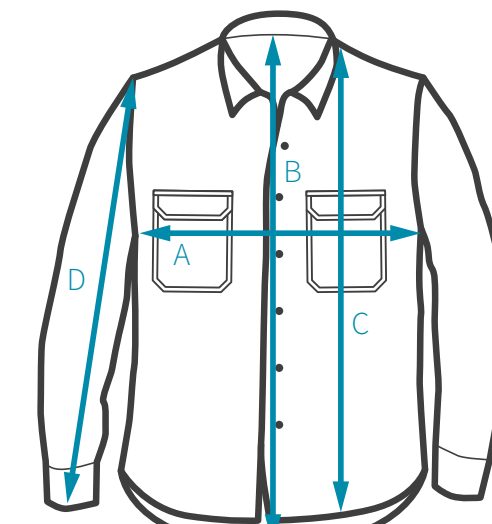

COTTON HOODIE

	A	B	C
S	52 cm	69 cm	63.5 cm
M	55 cm	71 cm	66.5 cm
L	58 cm	75 cm	69.5 cm
XL	61 cm	78 cm	72.5 cm

A - chest (between armpits)
B - back/front
C - sleeve

TECH HOODIE

	A	B	C
S	52 cm	72 cm	63.5 cm
M	55 cm	74 cm	66.5 cm
L	58 cm	78 cm	69.5 cm
XL	61 cm	80 cm	72.5 cm

A - chest (between armpits)
B - back/front
C - sleeve

JERSEY

	A	B	C	D
S	50 cm	74 cm	72.5 cm	69 cm
M	53 cm	76 cm	74.5 cm	73 cm
L	56 cm	78 cm	76 cm	76 cm
XL	59 cm	79.5 cm	77 cm	79 cm

A - chest (between armpits)
B - back
C - front
D - sleeve

JUNIOR JERSEY

	A	B	C	D
S	41 cm	53.5 cm	53.5 cm	50 cm
M	43 cm	56.5 cm	57 cm	54 cm
L	47 cm	60 cm	60.5 cm	58 cm

A - chest (between armpits)
B - back
C - front
D - sleeve

TECH SHIRT

	A	B	C	D
S	52 cm	80 cm	76 cm	64 cm
M	55 cm	82 cm	78 cm	67 cm
L	58 cm	84 cm	80 cm	70 cm
XL	61 cm	86 cm	82 cm	72 cm

A - chest (between armpits)
B - back
C - front
D - sleeve

MEN'S TECH TEE

	A	B	C
S	50 cm	75 cm	73.5 cm
M	53 cm	76.5 cm	75 cm
L	56 cm	79 cm	77.5 cm
XL	59 cm	81 cm	79.5 cm

A - chest (between armpits)
B - back
C - front