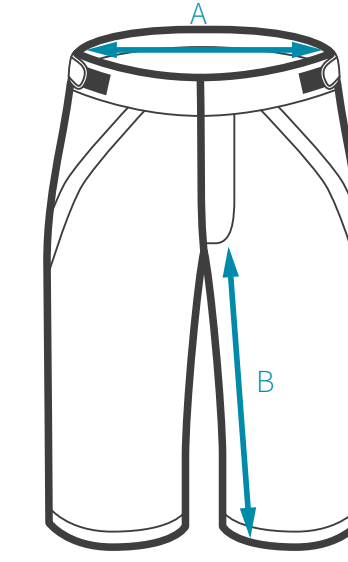

A - chest (between armpits)
B - back
C - front
D - sleeve

MEN'S TECH TEE

	A	B	C
S	50 cm	75 cm	73.5 cm
M	53 cm	76.5 cm	75 cm
L	56 cm	79 cm	77.5 cm
XL	59 cm	81 cm	79.5 cm

A - chest (between armpits)
B - back
C - front

WOMEN'S TECH TEE

	A	B	C
S	44 cm	68 cm	63 cm
M	46 cm	70.5 cm	65 cm
L	48 cm	72.5 cm	68 cm

A - chest (between armpits)
B - back
C - front

TECH TANKTOP

	A	B
S	50 cm	72 cm
M	53 cm	74 cm
L	56 cm	76 cm
XL	59 cm	78 cm

A - chest (between armpits)
B - back

COTTON TEE

	A	B	C
S	50 cm	69 cm	71 cm
M	53 cm	70.5 cm	72.5 cm
L	56 cm	72.5 cm	74.5 cm
XL	59 cm	74.5 cm	76.5 cm

A - chest (between armpits)
B - back
C - front

SHORTS

	A	B
S	80 cm	34 cm
M	85 cm	36 cm
L	90 cm	36 cm
XL	95 cm	39 cm

A - waist
B - inseam

GLOVES

	A	B	C	D
S	21.5 cm	9.5 cm	6.5 cm	9 cm
M	22.5 cm	10 cm	7 cm	9 cm
L	23.5 cm	10 cm	7 cm	9.5 cm
XL	23.5 cm	10.5 cm	7.5 cm	9.5 cm
XXL	24.5 cm	11 cm	8 cm	10 cm

A - length
B - width
C - thumb length
D - cuff