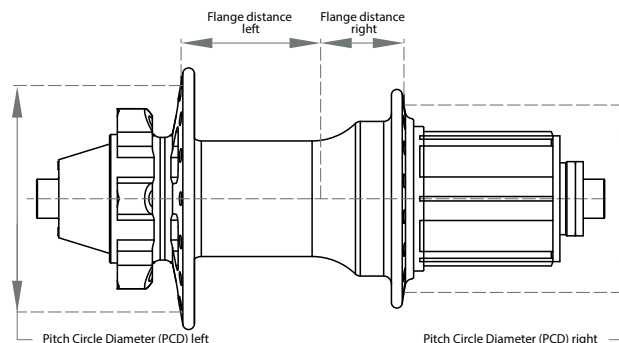

VEE hubs

model	wheel	hub size (mm)	PCD left (mm)	PCD right (mm)	flange distance left (mm)	flange distance right (mm)
VEE-ONE	rear	135x10	58	49	34	21
VEE-TWO	front	100x10	58	45	22	36

REVOLT hubs

PRO SERIES							STANDARD SERIES						
model	wheel	hub size (mm)	PCD left (mm)	PCD right (mm)	flange distance left (mm)	flange distance right (mm)	model	wheel	hub size (mm)	PCD left (mm)	PCD right (mm)	flange distance left (mm)	flange distance right (mm)
REVOLT PRO SINGLESPEED	rear	135x10	58	58	34	38	REVOLT SINGLESPEED	rear	135x10	58	58	34	36
REVOLT PRO CASSETTE 150	rear	150x12/ *157x12	58	58	42	27	REVOLT CASSETTE 150	rear	150x12/ **157x12	58	58	41	27
REVOLT PRO CASSETTE 135/142	rear	135x12/ 142x12	58	58	34	19	REVOLT CASSETTE 135/142	rear	135x12/ **142x12	58	58	34	20
REVOLT PRO CASSETTE 135X10	rear	135x10	58	58	34	19	REVOLT CASSETTE 135X10	rear	135x10	58	58	34	20
REVOLT PRO DISC 20	front	110x20	58	45	22	37	REVOLT NON DISC 20	front	110x20	47	47	36	36
REVOLT PRO DISC 15	front	100x15	58	45	22	41	REVOLT DISC 20	front	110x20	58	58	21	36
							REVOLT DISC 15	front	100x15	58	58	21	36