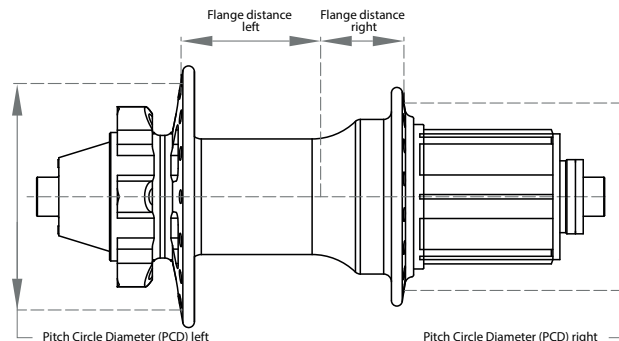

REEL hubs

| PRO SERIES | | | | | | | STANDARD SERIES | | | | | | |
|-------------------------------|-------|---------------|---------------|----------------|---------------------------|----------------------------|-----------------------|-------|---------------|---------------|----------------|---------------------------|----------------------------|
| model | wheel | hub size (mm) | PCD left (mm) | PCD right (mm) | flange distance left (mm) | flange distance right (mm) | model | wheel | hub size (mm) | PCD left (mm) | PCD right (mm) | flange distance left (mm) | flange distance right (mm) |
| REEL PRO SINGLESPEED | rear | 135x10 | 58 | 58 | 35.5 | 38.75 | REEL SINGLESPEED | rear | 135x10 | 58 | 58 | 36 | 42 |
| REEL PRO 102 BOOST CASSETTE | rear | 148x12 | 58 | 64 | 39 | 24 | REEL BOOST CASSETTE | rear | 148x12 | 58 | 58 | 38.25 | 24.75 |
| REEL PRO 102 CASSETTE 135/142 | rear | 135x12/142x12 | 58 | 64 | 36 | 21 | REEL CASSETTE 135/142 | rear | 135x12/142x12 | 58 | 58 | 35.25 | 21.75 |
| REEL PRO BOOST CASSETTE | rear | 148x12 | 58 | 58 | 38.5 | 24 | REEL BOOST | front | 110x15 | 58 | 45 | 28 | 43 |
| REEL PRO CASSETTE 135/142 | rear | 135x12/142x12 | 58 | 58 | 35.5 | 21 | REEL 15/20 | front | 100x15/110x20 | 58 | 45 | 23 | 38 |
| REEL PRO BOOST | front | 110x15 | 58 | 45 | 28 | 43 | REEL NON DISC 15/20 | front | 100x15/110x20 | 45 | 45 | 38.25 | 38.25 |
| REEL PRO 15/20 | front | 100x15/110x20 | 58 | 45 | 23 | 38 | | | | | | | |

VEE hubs

| model | wheel | hub size (mm) | PCD left (mm) | PCD right (mm) | flange distance left (mm) | flange distance right (mm) |
|---------|-------|---------------|---------------|----------------|---------------------------|----------------------------|
| VEE-ONE | rear | 135x10 | 58 | 49 | 34 | 21 |
| VEE-TWO | front | 100x10 | 58 | 45 | 22 | 36 |