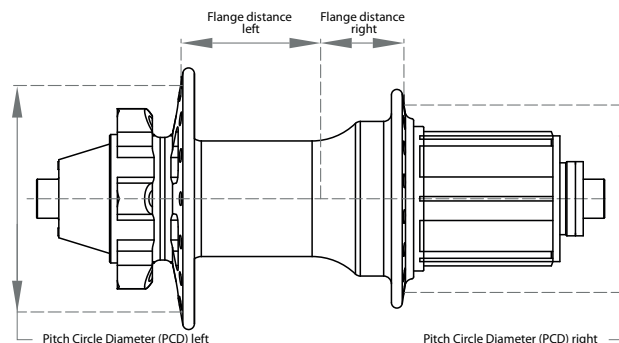

VEE hubs

model	wheel	hub size (mm)	PCD left (mm)	PCD right (mm)	flange distance left (mm)	flange distance right (mm)
VEE-ONE	rear	135x10	58	49	34	21
VEE-TWO	front	100x10	58	45	22	36

REVOLT hubs

PRO SERIES							STANDARD SERIES						
model	wheel	hub size (mm)	PCD left (mm)	PCD right (mm)	flange distance left (mm)	flange distance right (mm)	model	wheel	hub size (mm)	PCD left (mm)	PCD right (mm)	flange distance left (mm)	flange distance right (mm)
REVOLT PRO SINGLESPEED	rear	135x10	58	58	34	38	REVOLT SINGLESPEED	rear	135x10	58	58	34	36
REVOLT PRO CASSETTE 150	rear	150x12/ *157x12	58	58	42	27	REVOLT CASSETTE 150	rear	150x12/ **157x12	58	58	41	27
REVOLT PRO CASSETTE 135/142	rear	135x12/ 142x12	58	58	34	19	REVOLT CASSETTE 135/142	rear	135x12/ **142x12	58	58	34	20
REVOLT PRO CASSETTE 135X10	rear	135x10	58	58	34	19	REVOLT CASSETTE 135X10	rear	135x10	58	58	34	20
REVOLT PRO DISC 20	front	110x20	58	45	22	37	REVOLT NON DISC 20	front	110x20	47	47	36	36
REVOLT PRO DISC 15	front	100x15	58	45	22	41	REVOLT DISC 20	front	110x20	58	58	21	36
							REVOLT DISC 15	front	100x15	58	58	21	36