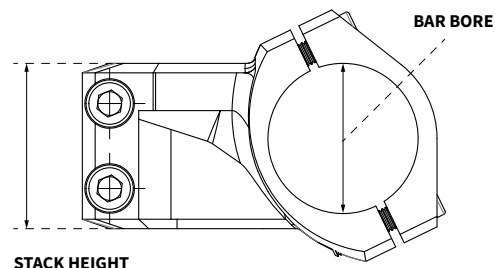

DARTMOOR STEMS 2025 DIMENSIONS

dartmoor-bikes.com

model	bar bore (mm)	extension (mm)	stack height (mm)	weight (g)
SHORTY	35	33	34.5	125
	31.8	31	34.5	105
BEETLE	35	33	35	152
	31.8	33	35	171
VIPER	35	33	38	168
	31.8	31	35	156
FUNKY V.2	31.8	40	30	170
FURY V.3	35	45	36	168
	31.8	45	36	175
	25.4	35	36	154
TRAIL V.2	31.8	50	38	127

STACK HEIGHT

EXTENSION

#RIDEYOURWAY