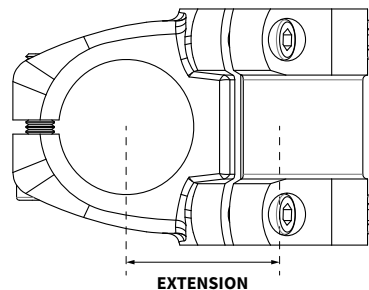

DARTMOOR STEMS 2025 DIMENSIONS

dartmoor-bikes.com

model	bar bore (mm)	extension (mm)	stack height (mm)	weight (g)
SHORTY	35	33	34.5	125
	31.8	31	34.5	105
BEETLE	35	33	35	152
	31.8	33	35	171
VIPER	35	33	38	168
	31.8	31	35	156
FUNKY V.2	31.8	40	30	170
FURY V.3	35	45	36	168
	31.8	45	36	175
	25.4	35	36	154
TRAIL V.2	31.8	50	38	127

STACK HEIGHT

EXTENSION

#RIDEYOURWAY