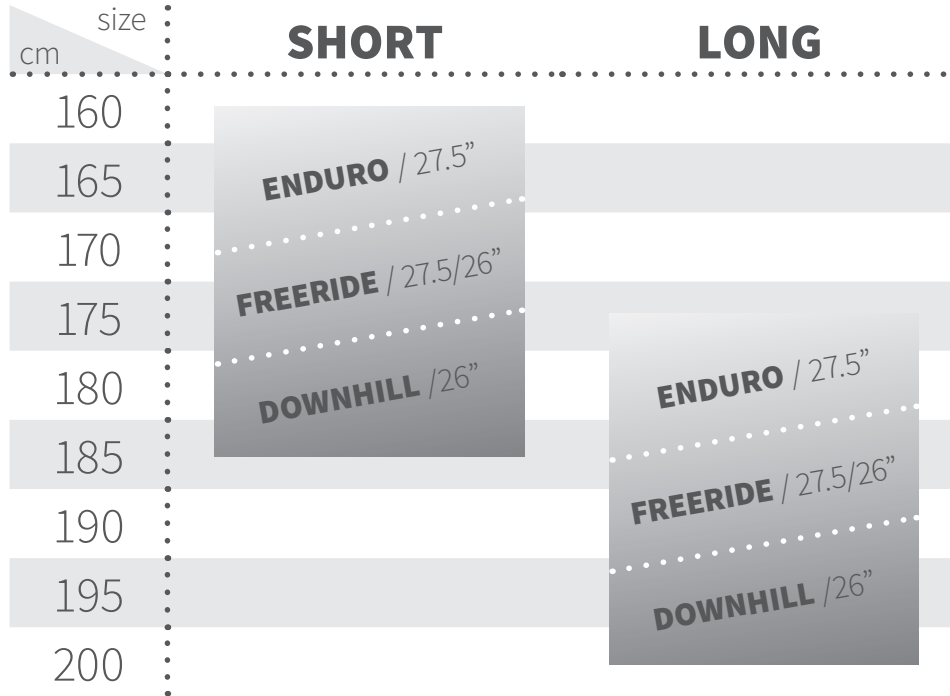

DARTMOOR WISH (27.5"/26") FRAME FITTING

depending on rider's height and riding style

dartmoor-bikes.com

#RIDEYOURWAY