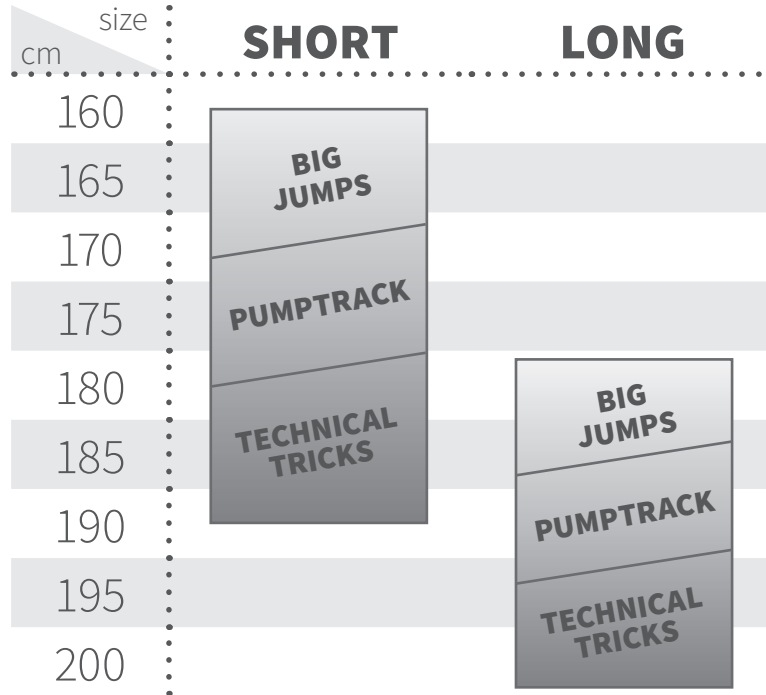

DARTMOOR TWO6PLAYER FRAME FITTING*

dartmoor-bikes.com

* depending on rider's height and riding style

#RIDEYOURWAY