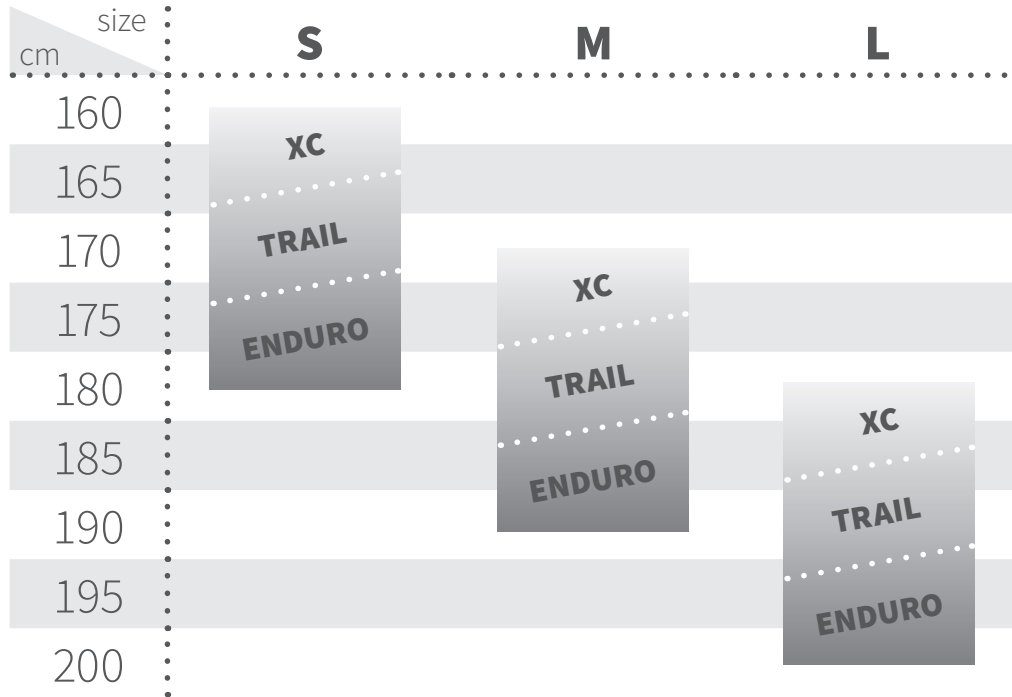

# DARTMOOR PRIMAL PLUS 2016-2017 (27.5"/29") FRAME FITTING

dartmoor-bikes.com

depending on rider's height and riding style

#RIDEYOURWAY