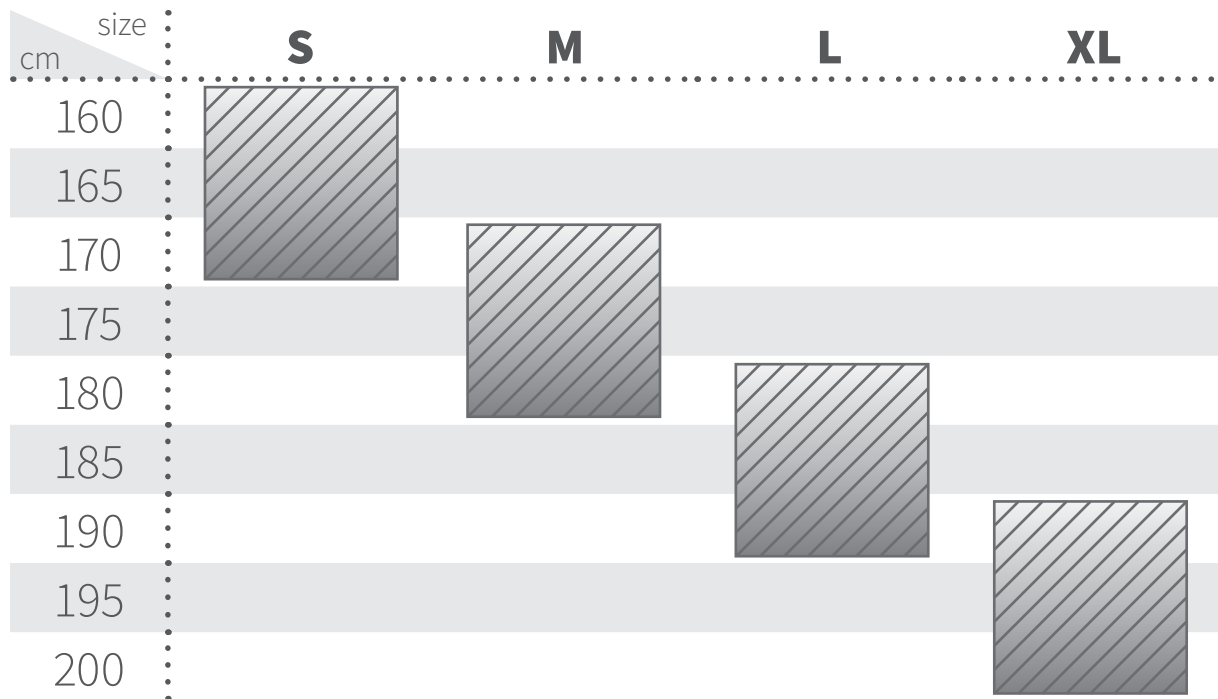

DARTMOOR PRIMAL 29 2018 FRAME FITTING*

dartmoor-bikes.com

* depending on rider's height

#RIDEYOURWAY