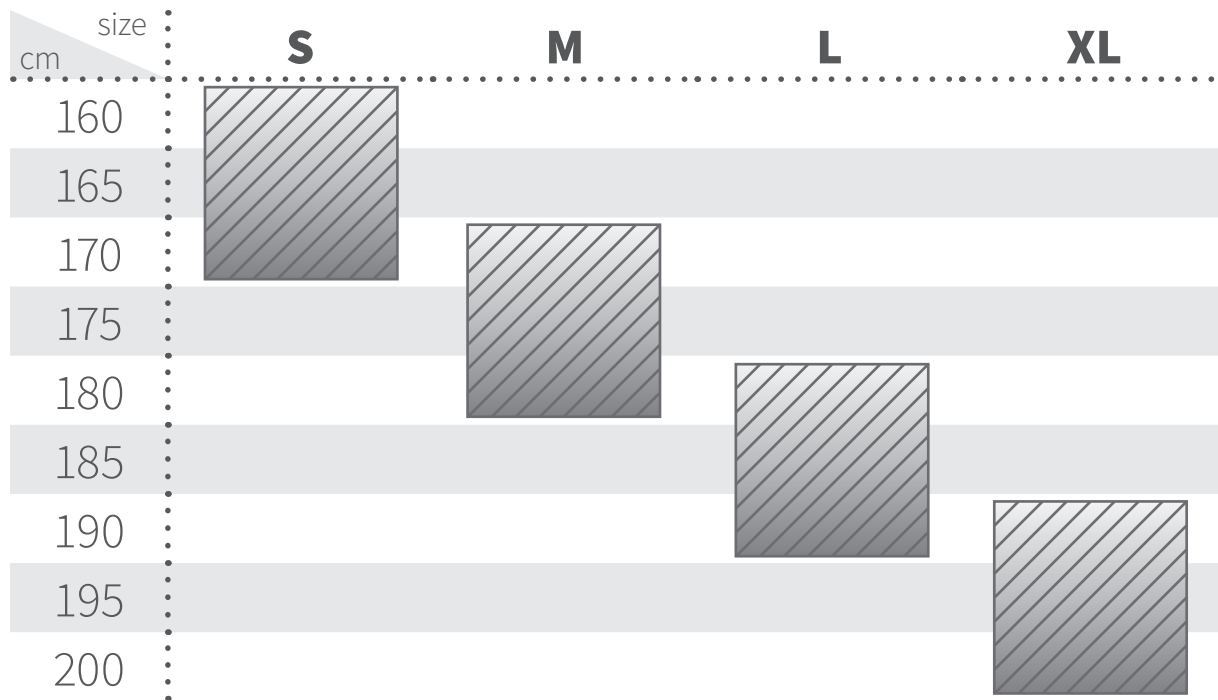

DARTMOOR PRIMAL 27.5 2018 FRAME FITTING*

dartmoor-bikes.com

* depending on rider's height

#RIDEYOURWAY