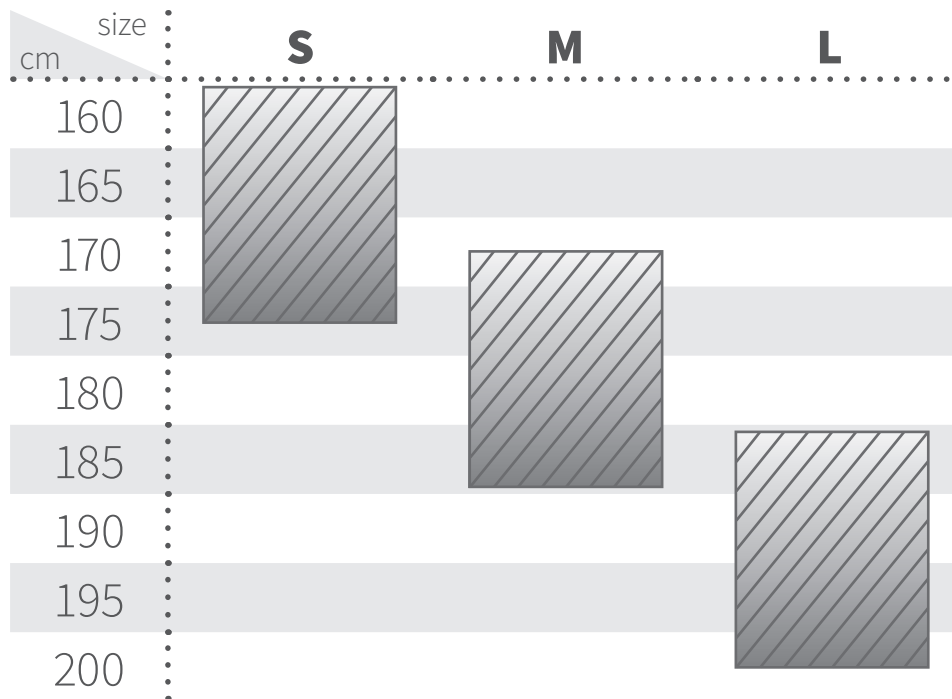

# DARTMOOR HORNET 2017-2018 FRAME FITTING\*

dartmoor-bikes.com

\* depending on rider's height

**#RIDEYOURWAY**