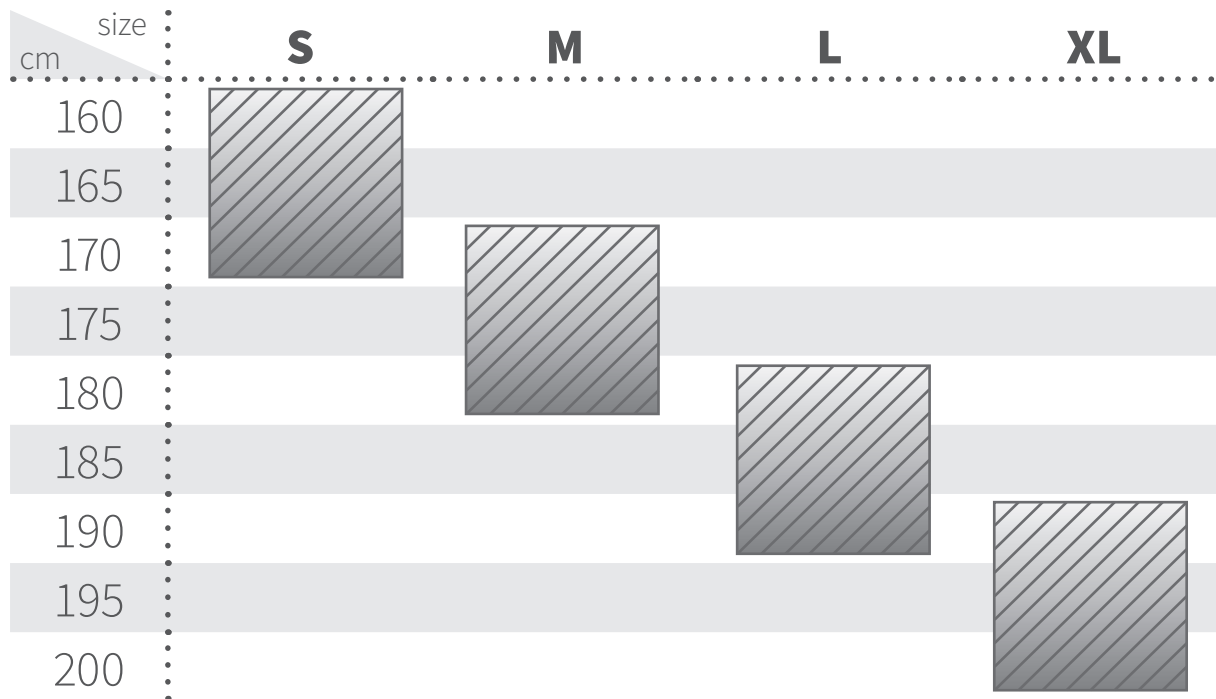

# DARTMOOR BLACKBIRD 2017-2018 <sup>(27.5")</sup>

dartmoor-bikes.com

## FRAME FITTING\*

\* depending on rider's height

**#RIDEYOURWAY**