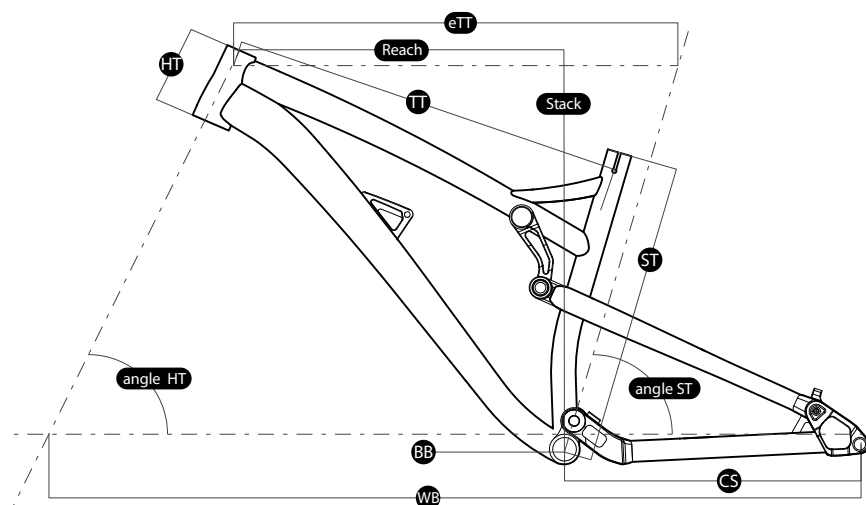

- reach** – horizontal distance from BB center to HT center
- stack** – vertical distance from BB center to HT top
- ST** – seat tube length (BB center to ST top)
- TT** – top tube length (actual)
- eTT** – top tube length (effective)
- CS** – chain stay length
- HT** – head tube length
- HT angle** – head tube angle
- ST angle** – seat tube angle
- BB drop** – bottom bracket height (BB center to WB)
- WB** – wheel base
- standover** – vertical distance from the ground to TT top (in the middle of the TT length with wheels assembled)