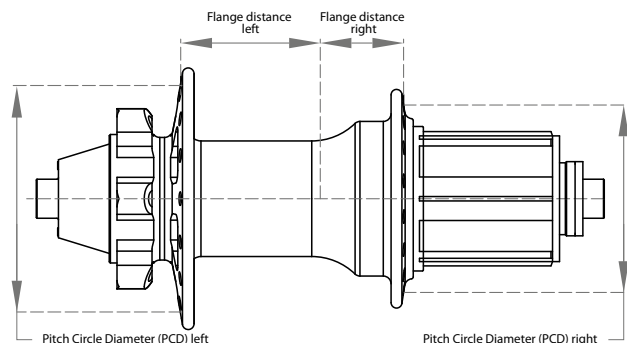

**REEL** hubs

PRO SERIES							STANDARD SERIES						
model	wheel	hub size (mm)	PCD left (mm)	PCD right (mm)	flange distance left (mm)	flange distance right (mm)	model	wheel	hub size (mm)	PCD left (mm)	PCD right (mm)	flange distance left (mm)	flange distance right (mm)
REEL PRO SINGLESPEED	rear	135x10	58	58	35.5	38.75	REEL SINGLESPEED	rear	135x10	58	58	36	42
REEL PRO 102 CASSETTE 135/142	rear	135x12/142x12	58	64	36	21	REEL BOOST CASSETTE	rear	148x12	58	58	38.25	24.75
REEL PRO BOOST CASSETTE	rear	148x12	58	58	38.5	24	REEL CASSETTE 135/142	rear	135x12/142x12	58	58	35.25	21.75
REEL PRO CASSETTE 135/142	rear	135x12/142x12	58	58	35.5	21	REEL BOOST	front	110x15	58	45	28	43
REEL PRO BOOST	front	110x15	58	45	28	43	REEL 15/20	front	100x15/110x20	58	45	23	38
REEL PRO 15/20	front	100x15/110x20	58	45	23	38	REEL NON DISC 15/20	front	100x15/110x20	45	45	38.25	38.25

**VEE** hubs

model	wheel	hub size (mm)	PCD left (mm)	PCD right (mm)	flange distance left (mm)	flange distance right (mm)
VEE-ONE	rear	135x10	58	49	34	21
VEE-TWO	front	100x10	58	45	22	36

**REVOLT** hubs

PRO SERIES							STANDARD SERIES						
model	wheel	hub size (mm)	PCD left (mm)	PCD right (mm)	flange distance left (mm)	flange distance right (mm)	model	wheel	hub size (mm)	PCD left (mm)	PCD right (mm)	flange distance left (mm)	flange distance right (mm)
REVOLT PRO SINGLESPEED	rear	135x10	58	58	34	38	REVOLT SINGLESPEED	rear	135x10	58	58	34	36
REVOLT PRO CASSETTE 150	rear	150x12/157x12	58	58	42	27	REVOLT CASSETTE 150	rear	150x12/157x12	58	58	41	27
REVOLT PRO CASSETTE 135/142	rear	135x12/142x12	58	58	34	19	REVOLT CASSETTE 135/142	rear	135x12/142x12	58	58	34	20
REVOLT PRO CASSETTE 135X10	rear	135x10	58	58	34	19	REVOLT CASSETTE 135X10	rear	135x10	58	58	34	20
REVOLT PRO DISC 20	front	110x20	58	45	22	37	REVOLT NON DISC 20	front	110x20	47	47	36	36
REVOLT PRO DISC 15	front	100x15	58	45	22	41	REVOLT DISC 20	front	110x20	58	58	21	36
							REVOLT DISC 15	front	100x15	58	58	21	36