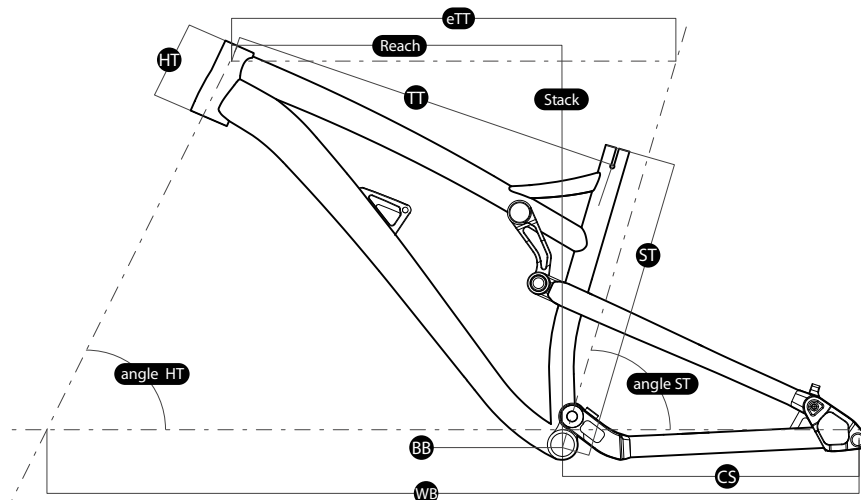

* with use of included offset shock hardware

- reach** – horizontal distance from BB center to HT center
- stack** – vertical distance from BB center to HT top
- ST** – seat tube length (BB center to ST top)
- TT** – top tube length (actual)
- eTT** – top tube length (effective)
- CS** – chain stay length
- HT** – head tube length
- HT angle** – head tube angle
- eST angle** – seat tube angle (effective)
- BB drop** – bottom bracket height (BB center to WB)
- WB** – wheel base
- standover** – vertical distance from the ground to TT top (in the middle of the TT length with wheels assembled)